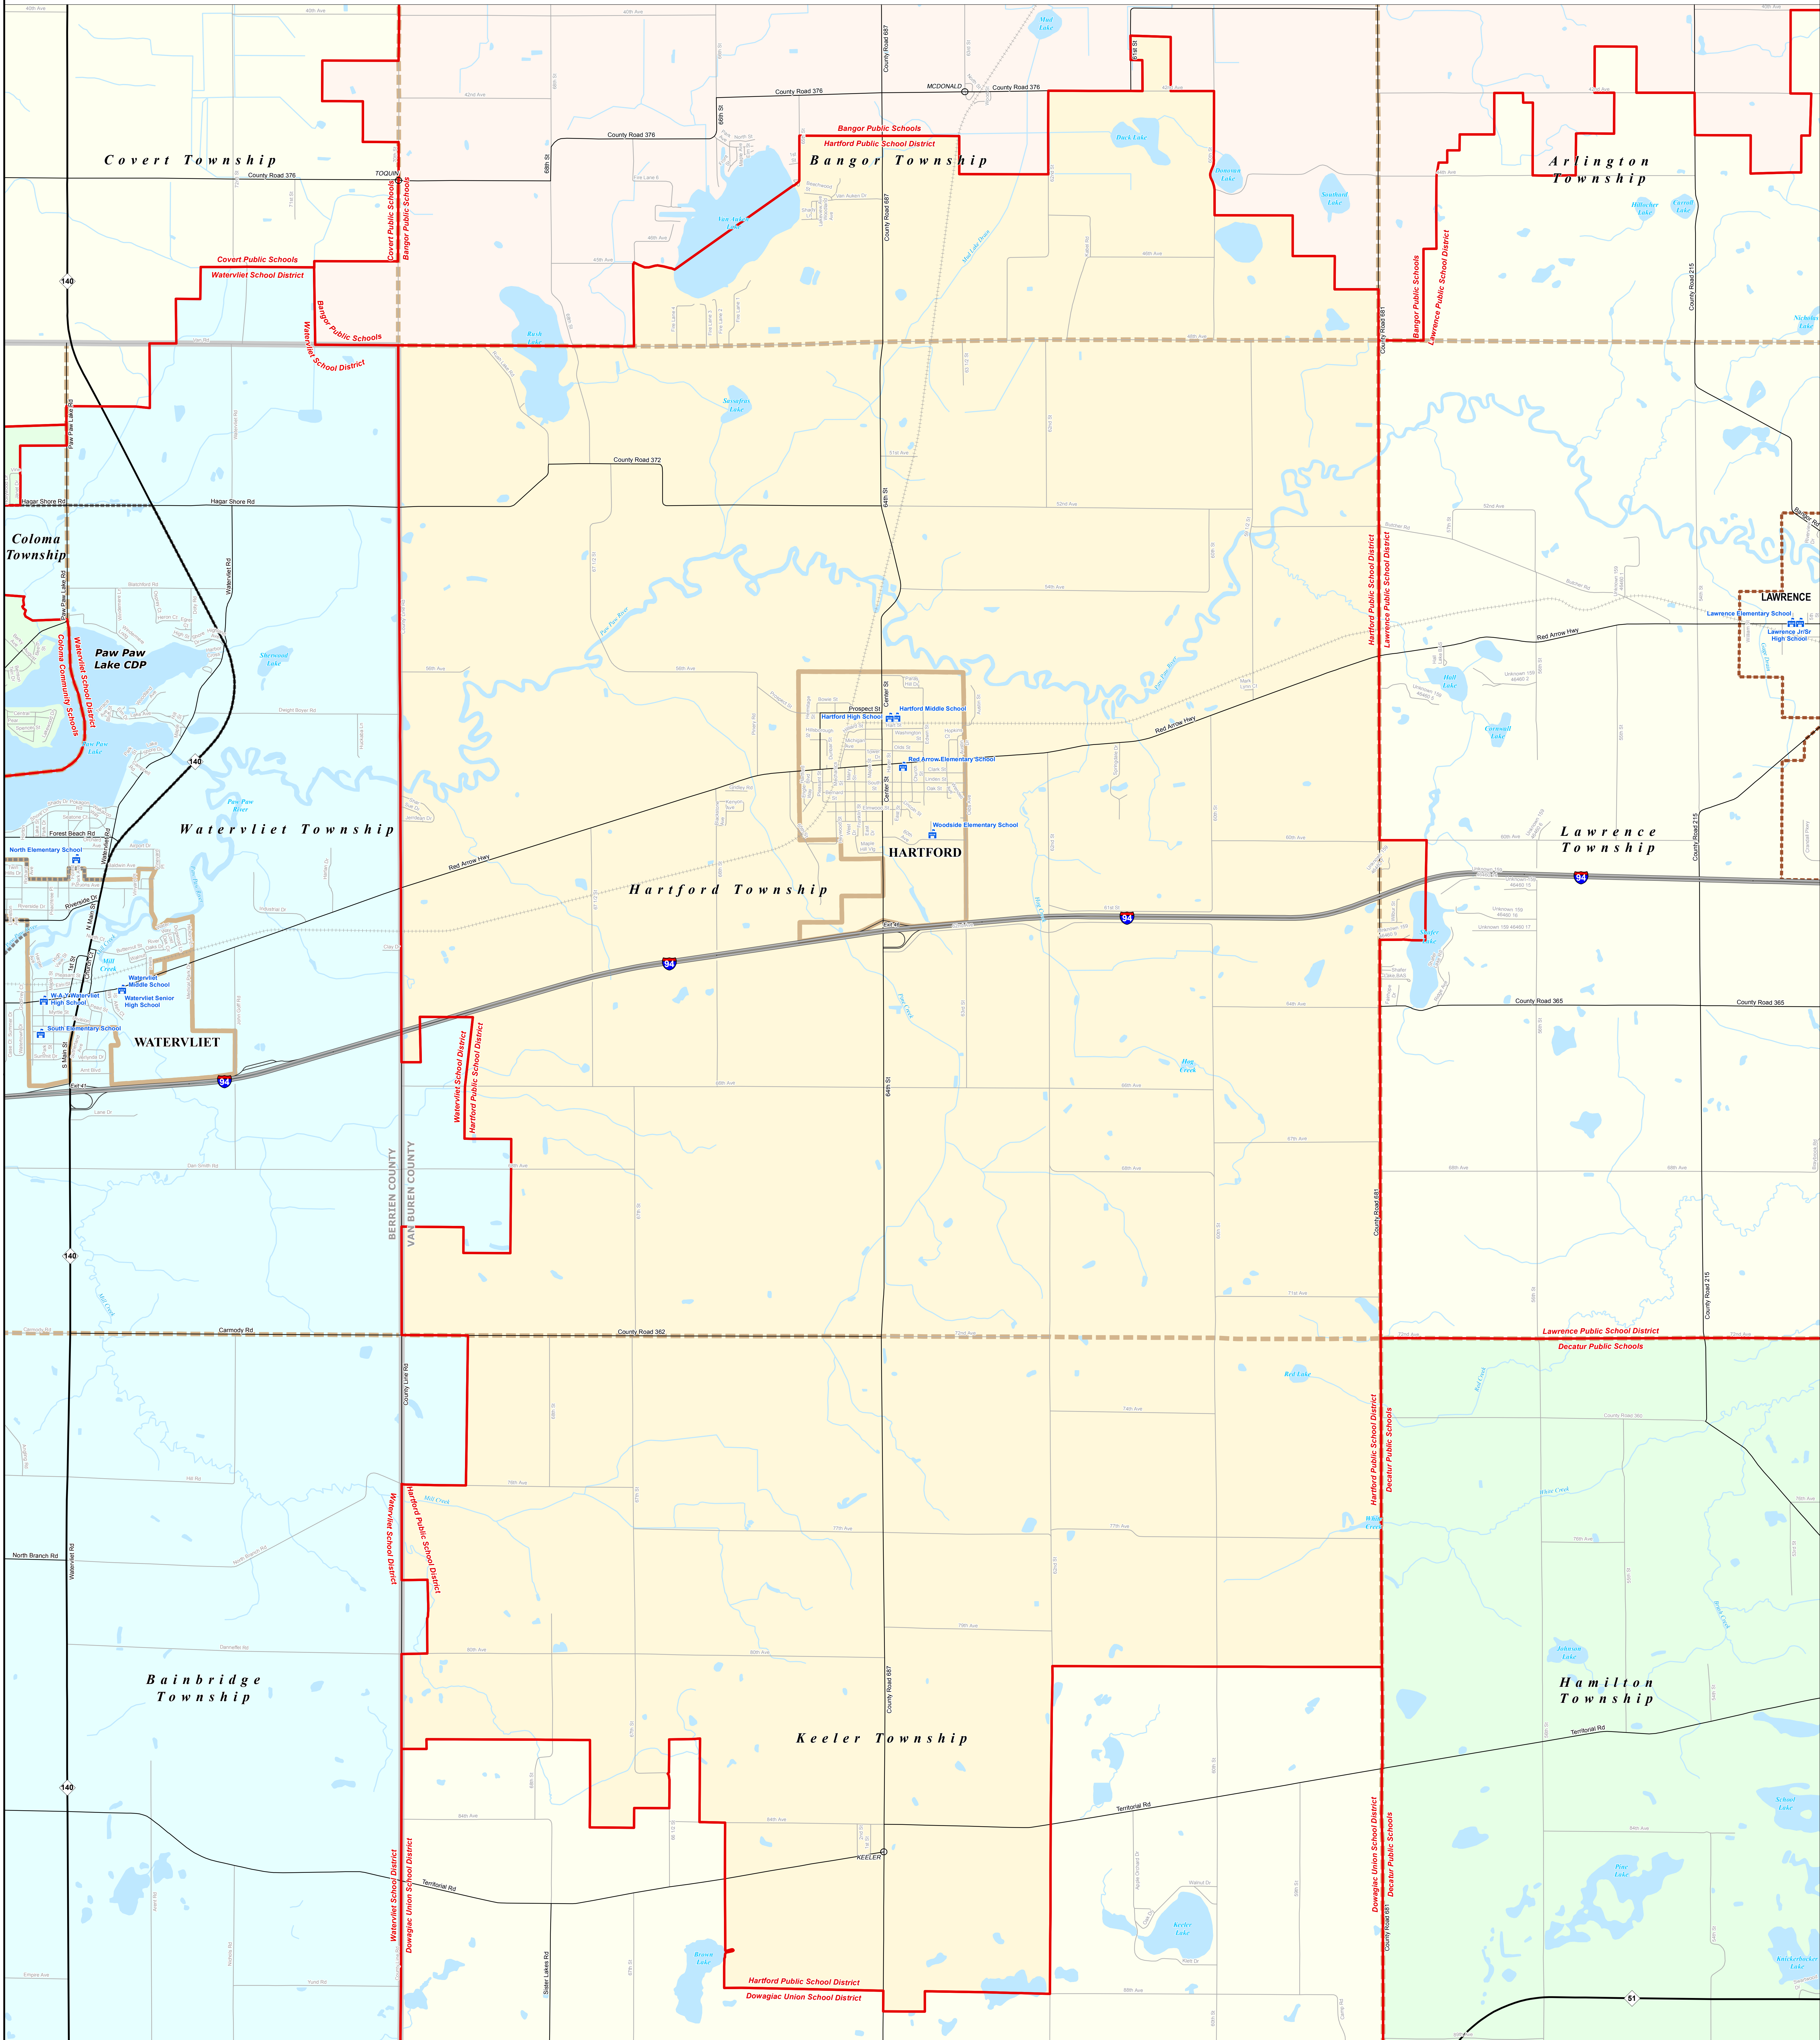

HARTFORD PUBLIC SCHOOL DISTRICT

Van Buren ISD

0 0.25 0.5 1 Miles

*Note: Non K-12 School Districts identified with Asterisk (*) in Name

11/14/13

Legend	
School District	Unincorporated Place
County	School
City	Water Feature
Township	Railroad
Village	River, Stream, or Drain
Census Designated Place	Freeway
	Highway
	Primary Road
	Local Road

Source: Michigan Geographic Framework, v13a